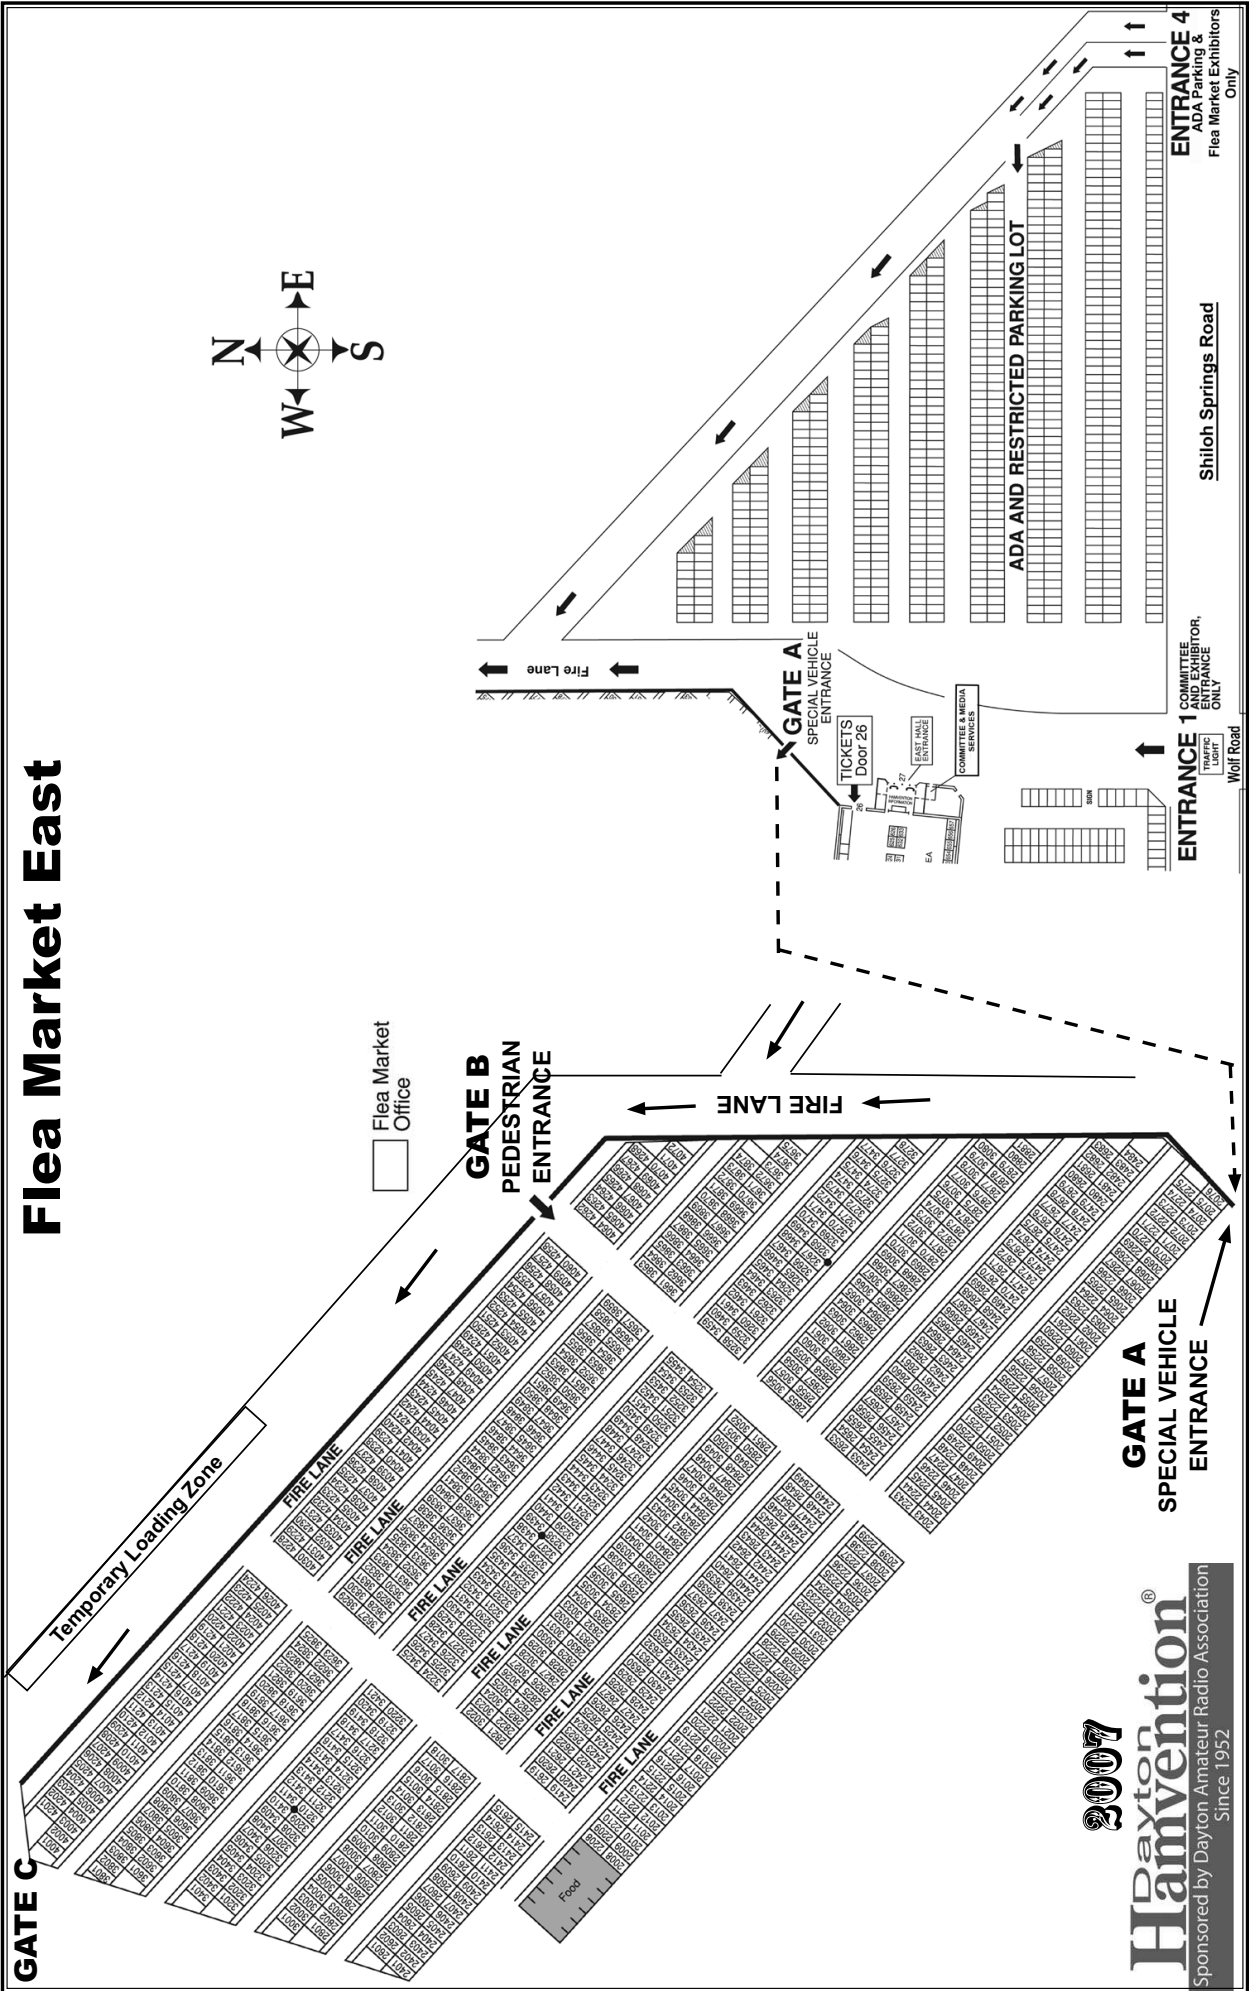

Flea Market East

2007
Dayton Hamvention®
Sponsored by Dayton Amateur Radio Association
Since 1952