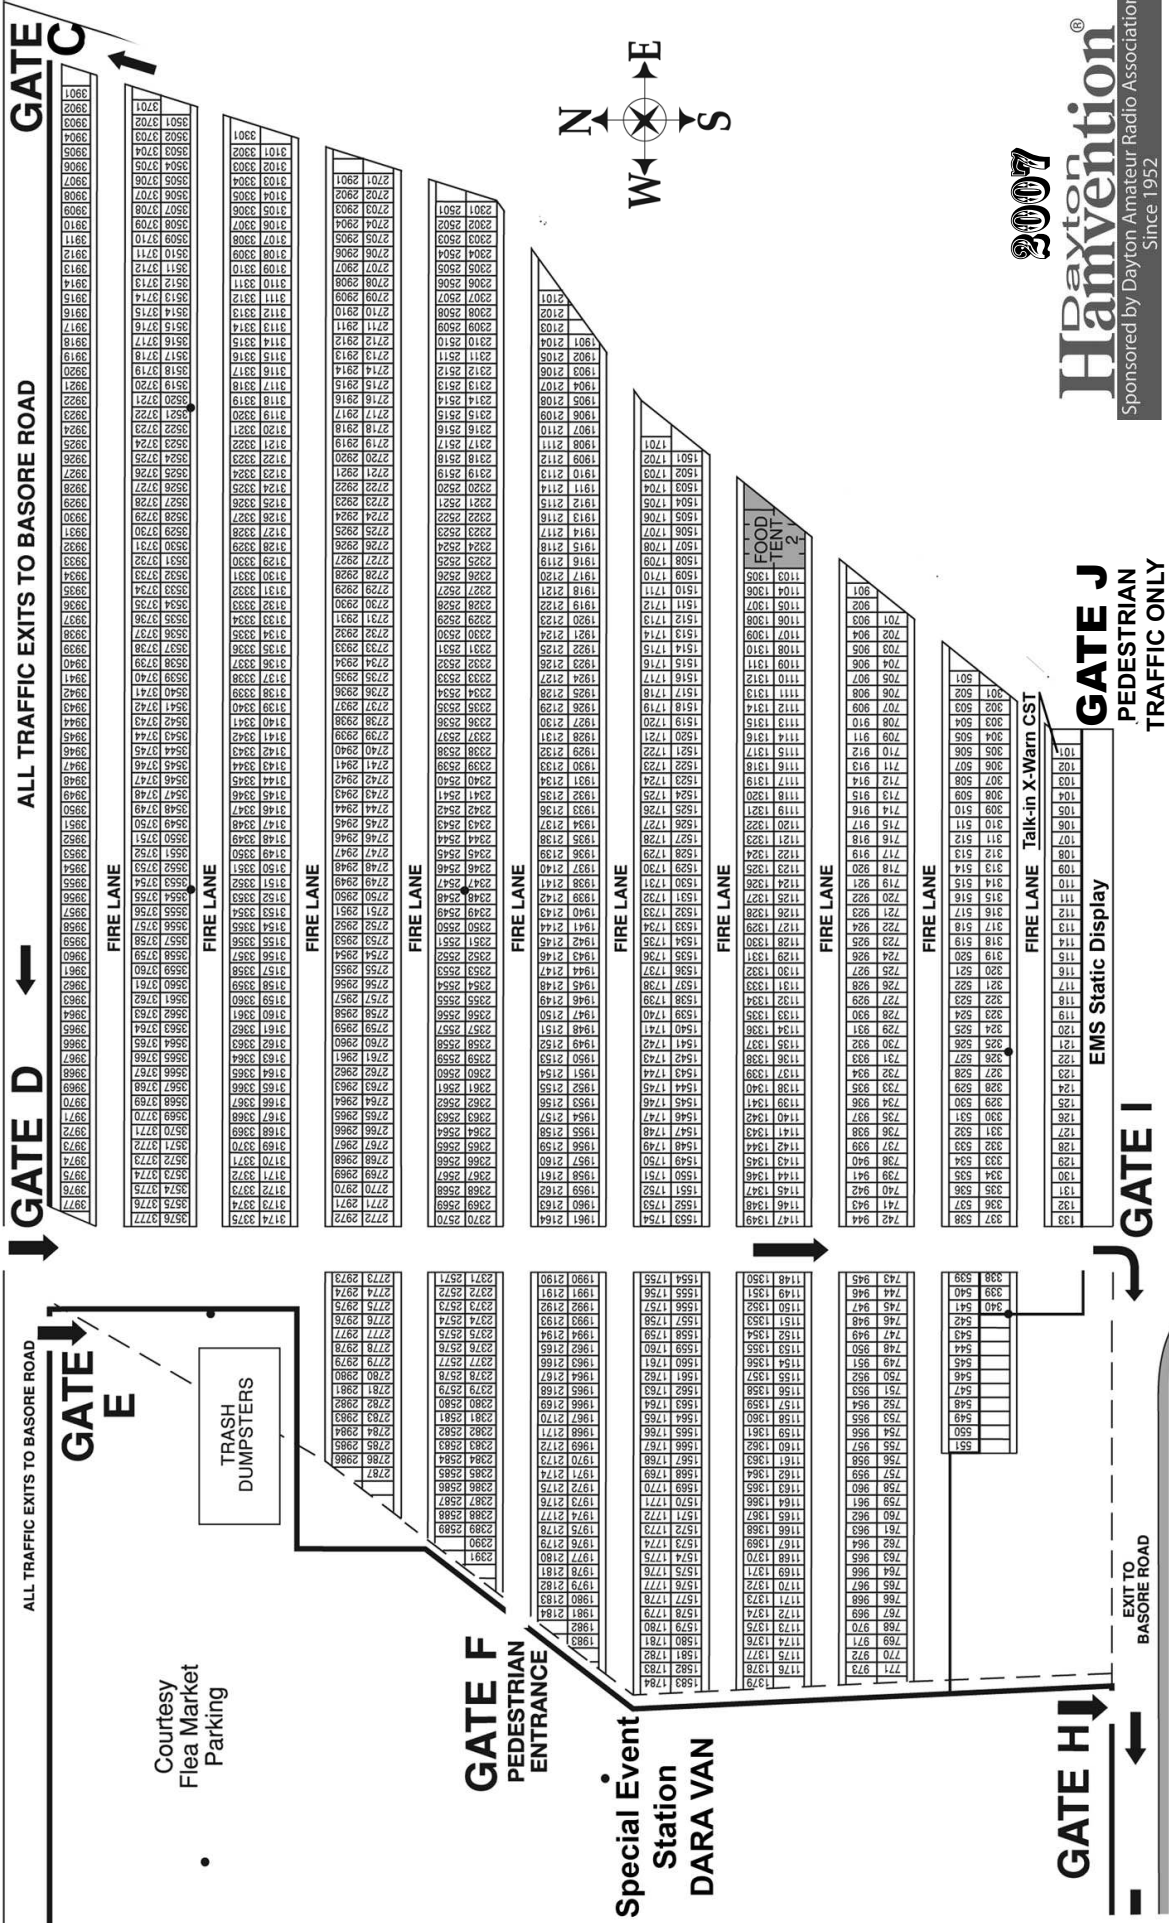

Flea Market West

GATE C

ALL TRAFFIC EXITS TO BASORE ROAD

GATE D

ALL TRAFFIC EXITS TO BASORE ROAD

GATE E

Courtesy
Flea Market
Parking

TRASH
DUMPSTERS

GATE F
PEDESTRIAN
ENTRANCE

Special Event
Station
DARA VAN

GATE H

EXIT TO
BASORE ROAD

EMS Static Display

GATE J
PEDESTRIAN
TRAFFIC ONLY

Talk-in X-Warm CST

FOOD
TENT
2